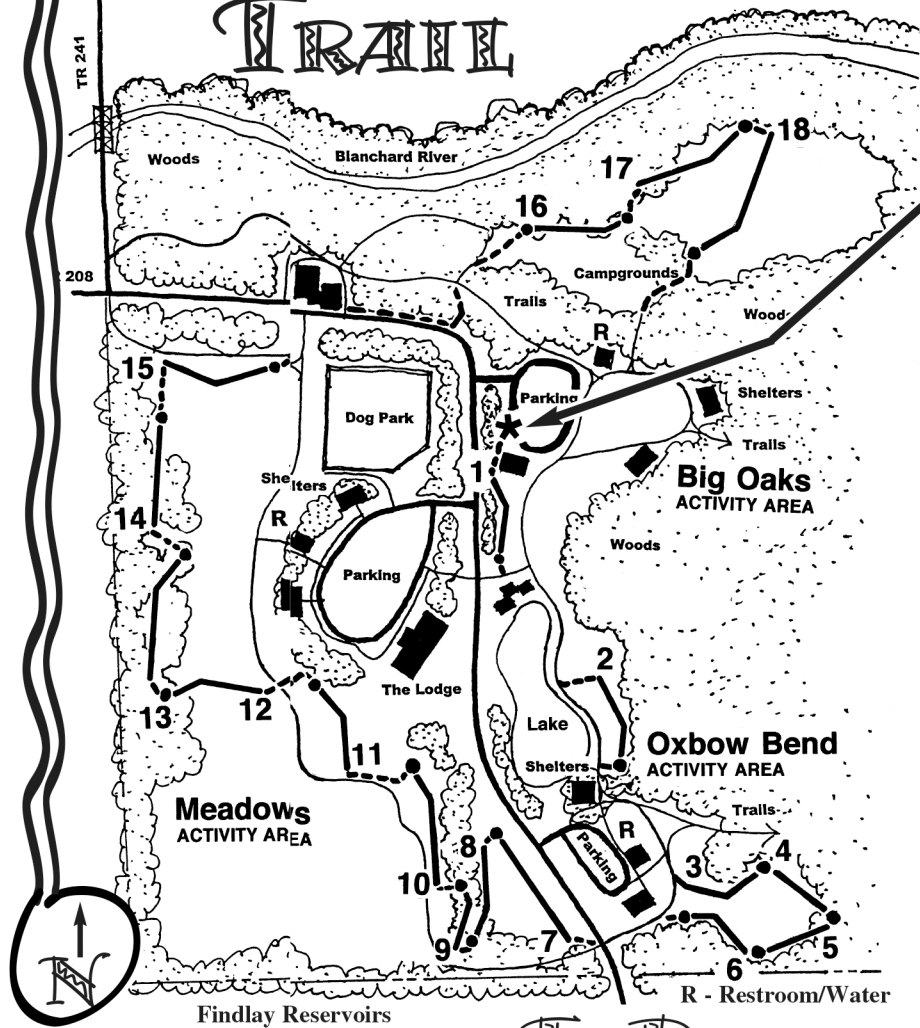

Riverbend Recreation Area

DISC GOLF TRAIL

Welcome to Riverbend Recreation Area.
 Enjoy this trail built by volunteers to encourage Disc Golf in Hancock County.
 HAVE FUN, PLAY IT SAFE!

TR 241

208

Trail Starts Here

- 1.8 miles
- 18 holes
- Follow loop trail clockwise
- Estimated time of play—1½ hours

Score Card
 on back side

Findlay Reservoirs

R - Restroom/Water

Trail Rules

All HPD Rules apply and are posted on bulletin boards near parking lots.

1. Play it safe. Do not disturb other park visitors
2. Leave natural features alone. Do not disturb wildlife.
3. Stay on designated fairways. Park hours down to dark.
4. Do not litter.
5. No alcoholic beverages permitted.
6. Order of play – after teeing off, player whose disc is farthest from hole, always throws first.
7. Player with fewest throws on the previous hole is first to tee off next. Throws must start at tee.
8. Disc must land in the basket to complete hole. Each throw is a stroke against Par (See chart on back).
9. Never throw until players ahead of you are out of range, and fairway is clear of spectators and park visitors.

Caution near roads, parking lots, and activity areas.