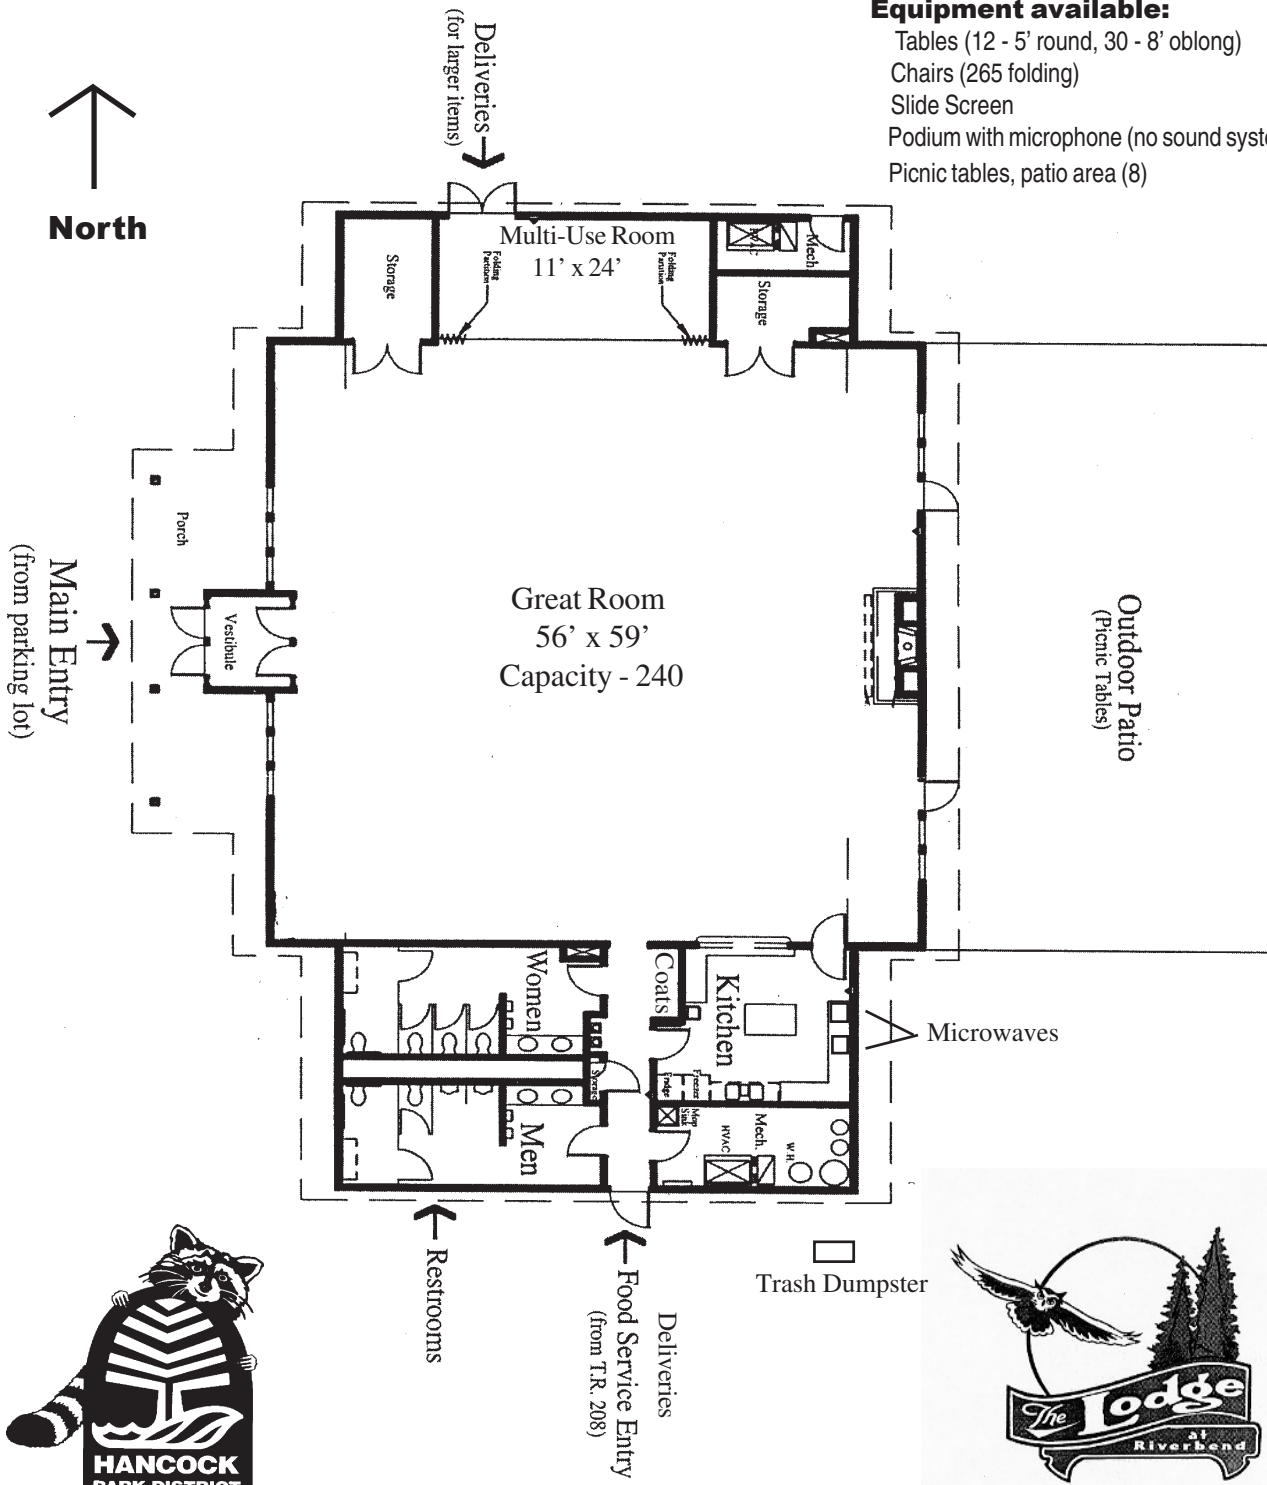

The Lodge at Riverbend FACT SHEET

Equipment available:

- Tables (12 - 5' round, 30 - 8' oblong)
- Chairs (265 folding)
- Slide Screen
- Podium with microphone (no sound system)
- Picnic tables, patio area (8)

Floor Plan

Lodge Contract Agreement with further, detailed information on-line at www.HancockParks.com.
Reservations taken at Hancock Park District Headquarters, located at 1424 East Main Cross, Findlay, OH.
Call for available dates - **419-425-7275**.

Views of The Lodge

The Lodge at Riverbend is located in The Meadows area on TR 208

A "bird's eye view" shows The Lodge overlooking Giertz Lake in Riverbend Recreation Area

A stone, gas fireplace is a focal point within the Great Room

A break out room provides additional floor space and attractive, checkboard style, tile floor is throughout

A catering kitchen is equipped with two microwaves, refrigerator and freezer

An outdoor patio area with picnic style seating can be accessed through the Great Room